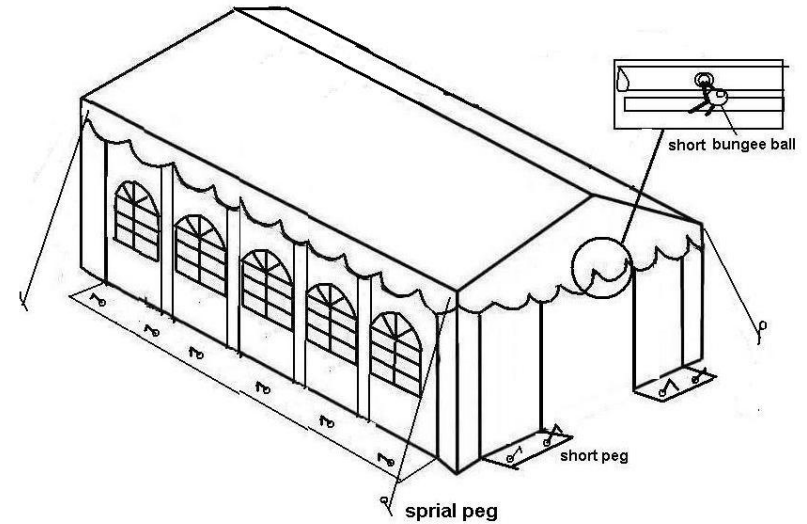

VI

The Guy lines clasp to each corner of tent and another end of line fix to ground by pegs.

Warning

1. In order to avoid being rusted by air, oil is covered on the surface of the pipes, before set up the tent, please remove the oil carefully first to keep the cover clean.
2. Take note that the tent needs to be handled carefully to avoid damage.
3. Do not force the frame as they may be damage in the process.
4. Tents are meant as temporary shelter and must be evacuated under extreme weather conditions.

Please select a suitable site for the tent to avoid the damage to underground sprinkler systems, water, gas or electrical lines.