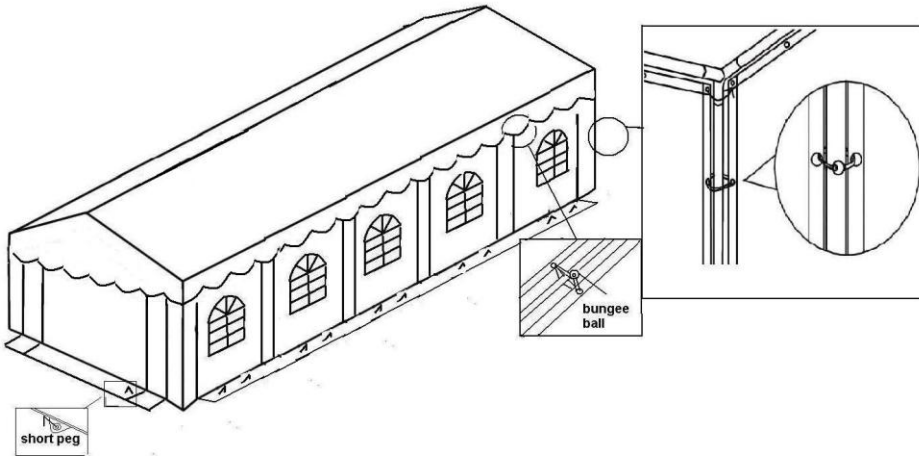

V

Spread the wall panel and door panel attach to framework by using the bungee cords clasping the frame to grommets that is construct over the wall panel and door panel to ensure stability. Also use the short pegs to fix the doors to the ground. .