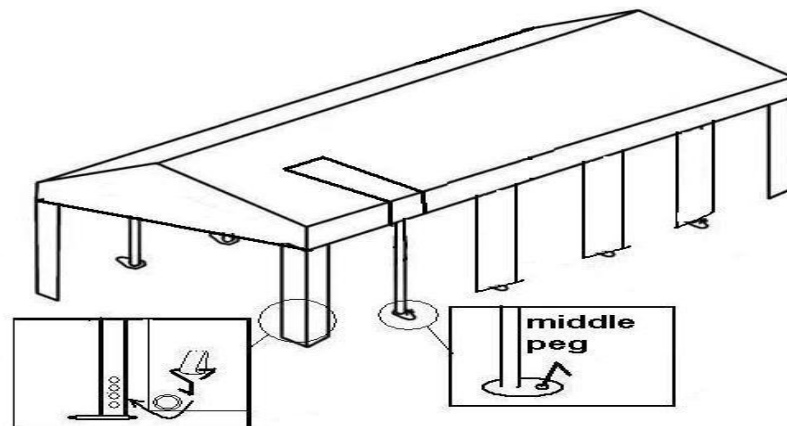

IV

Attach another 6 supported poles (3) to the joints (5.7), built-up the framework, use the long peg to fix each pole into the ground and use the hook to fix the leg cover to the leg.