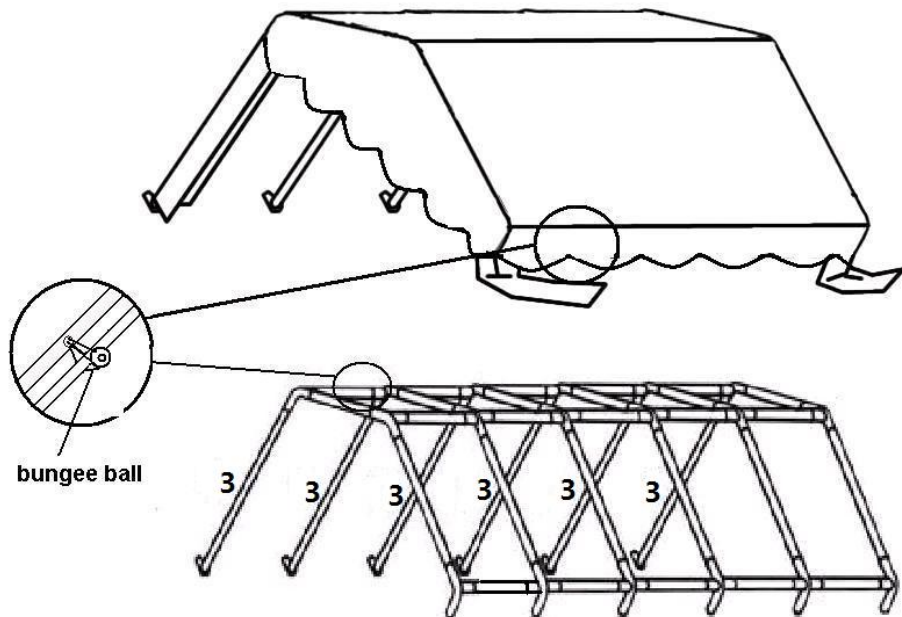

**I**

Select a flat ground for the tent, unpack the carton and check all the parts including tubes, tent and accessories... etc. are present as same as list. Assemble the framework of rooftop by joining the portion (4,5,6,7.) together with poles (1,2.).To ensure the screw and turn buckle fixed to every pole tightly .

**II**

Attach one end of supported pole (3) to the joints (5,7)

# 5x10M PVC PARTY TENT

III

Cover the roof on the frame ,and attach it by the bungee balls properly ,take care of the tension of the bungee balls ,for if you use too many on one side of tent ,it may too tight to tie the other side of it .

## VI

The Guy lines clasp to each corner of tent and another end of line fix to ground by pegs.